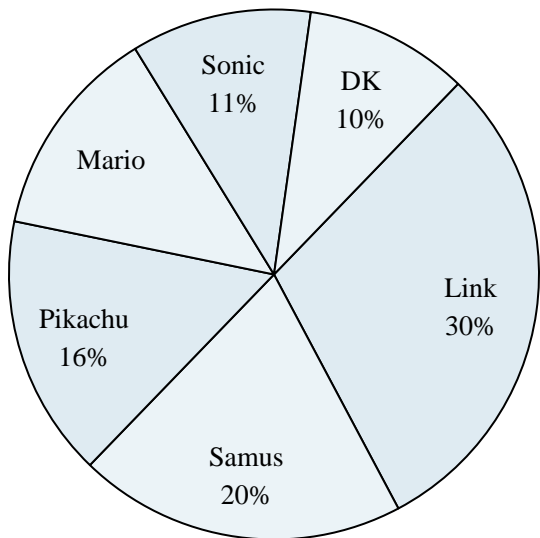

Favorite Game Character

- 6) Which character was the least popular?
- 7) What percent of people said Pikachu was their favorite?
- 8) Which two characters did about half the people say was their favorite?
- 9) What percent of people said either Samus or Sonic was their favorite?
- 10) Which character was the most popular?

Answers

1. _____
2. _____
3. _____
4. _____
5. _____
6. _____
7. _____
8. _____
9. _____
10. _____

Use the graph to solve.

Favorite Pizza Topping

- 1) What percent of people said ham was their favorite?
- 2) Which topping was the least popular?
- 3) Which two toppings did about half the people like the best?
- 4) What percent of people said either sausage or mushrooms was their favorite?
- 5) Which topping was the most popular?