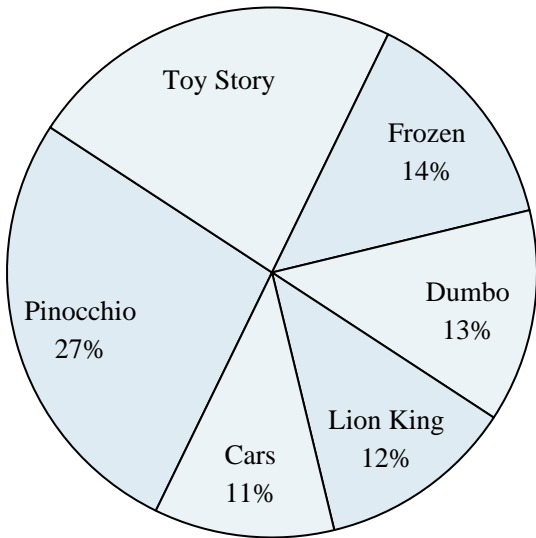

Favorite Disney Movie

6) Which movie was the most popular?
7) Which movie was the least popular?
8) Which two movies did about half the people say was their favorite?
9) What percent of people said Pinocchio was their favorite?
10) What percent of people said either Toy Story or Lion King was their favorite?

Answers

1. Mario
2. Link
3. 14%
4. 22%
5. Mario & Samus
6. Pinocchio
7. Cars
8. Pinocchio & Toy Story
9. 27%
10. 35%