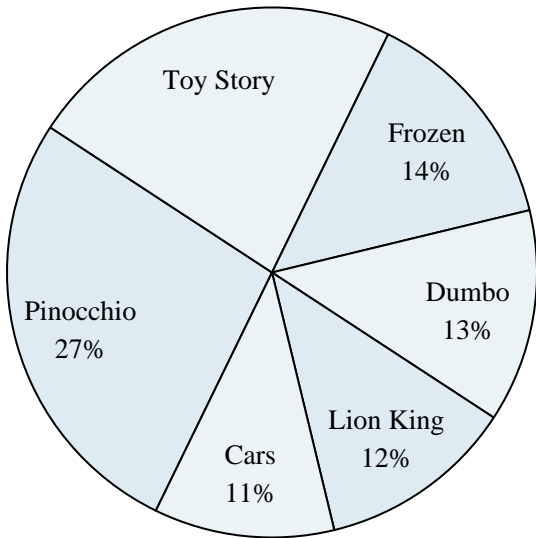

Use the graph to solve.

Favorite Game Character

- 1) Which character was the most popular?
- 2) Which character was the least popular?
- 3) What percent of people said DK was their favorite?
- 4) What percent of people said either Sonic or Link was their favorite?
- 5) Which two characters did about half the people say was their favorite?

Favorite Disney Movie

- 6) Which movie was the most popular?
- 7) Which movie was the least popular?
- 8) Which two movies did about half the people say was their favorite?
- 9) What percent of people said Pinocchio was their favorite?
- 10) What percent of people said either Toy Story or Lion King was their favorite?

Answers

1. _____
2. _____
3. _____
4. _____
5. _____
6. _____
7. _____
8. _____
9. _____
10. _____

Use the graph to solve.

Favorite Game Character

- 1) Which character was the most popular?
- 2) Which character was the least popular?
- 3) What percent of people said DK was their favorite?
- 4) What percent of people said either Sonic or Link was their favorite?
- 5) Which two characters did about half the people say was their favorite?

Answers

1. Mario
2. Link
3. 14%
4. 22%
5. Mario & Samus
6. Pinocchio
7. Cars
8. Pinocchio & Toy Story
9. 27%
10. 35%