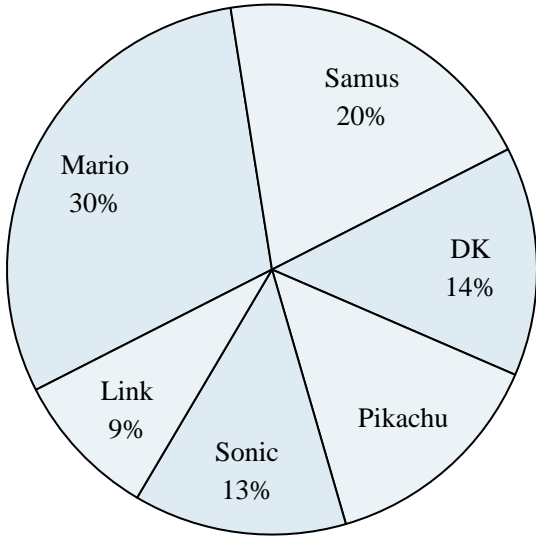

Use the graph to solve.

Favorite Game Character

- 1) Which character was the most popular?
- 2) Which character was the least popular?
- 3) What percent of people said DK was their favorite?
- 4) What percent of people said either Sonic or Link was their favorite?
- 5) Which two characters did about half the people say was their favorite?

Favorite Disney Movie

- 6) Which movie was the most popular?
- 7) Which movie was the least popular?
- 8) Which two movies did about half the people say was their favorite?
- 9) What percent of people said Pinocchio was their favorite?
- 10) What percent of people said either Toy Story or Lion King was their favorite?

Answers

1. _____
2. _____
3. _____
4. _____
5. _____
6. _____
7. _____
8. _____
9. _____
10. _____

Use the graph to solve.

Favorite Game Character

- 1) Which character was the most popular?
- 2) Which character was the least popular?
- 3) What percent of people said DK was their favorite?
- 4) What percent of people said either Sonic or Link was their favorite?
- 5) Which two characters did about half the people say was their favorite?

Answers

1. Mario
2. Link
3. 14%
4. 22%
5. Mario & Samus
6. Pinocchio
7. Cars
8. Pinocchio & Toy Story
9. 27%
10. 35%